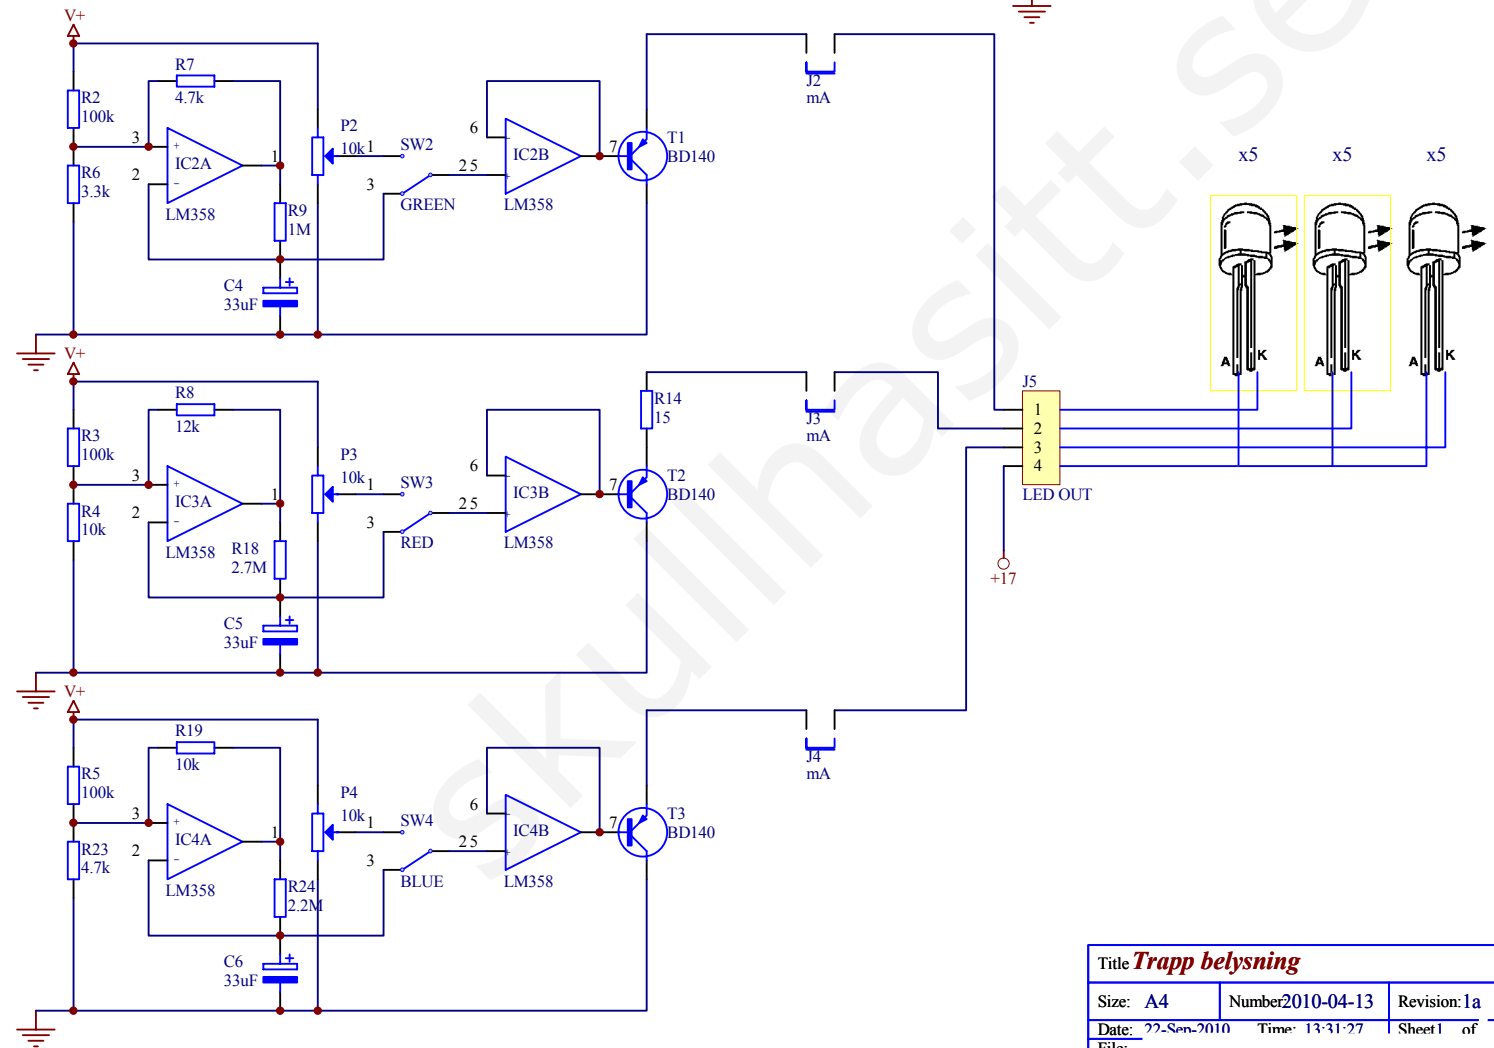

E C B  
BD140

Title <b>Trapp belysning</b>			Error :
Size: A4	Number 2010-04-13	Revision: 1a	
Date: 22.Sep.2010	Time: 13:31:27	Sheet 1 of	
File:			
Designed By:	Drawn By:	Trapp.sch	